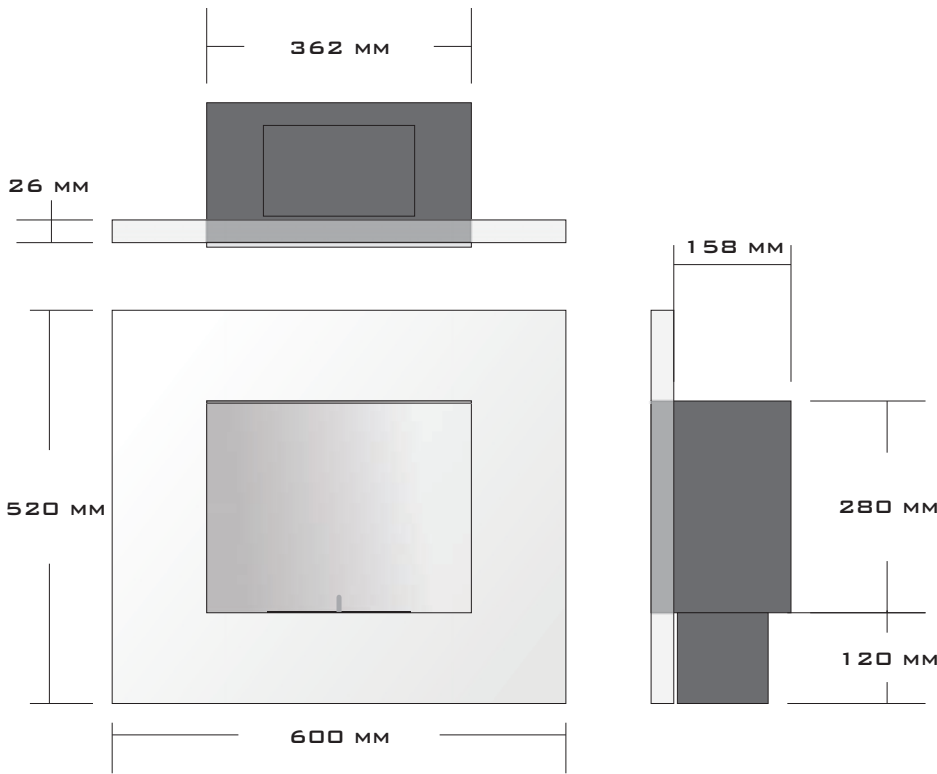

GEL FIREPLACES

**AFFINITY FLAME MODEL
FIREPLACE FITTING**

**ALL MEASUREMENTS
ARE APPROXIMATE
AND ARE GIVEN
FOR GUIDANCE
PURPOSES ONLY.**

FLAT FITTING

FLUSH FITTING